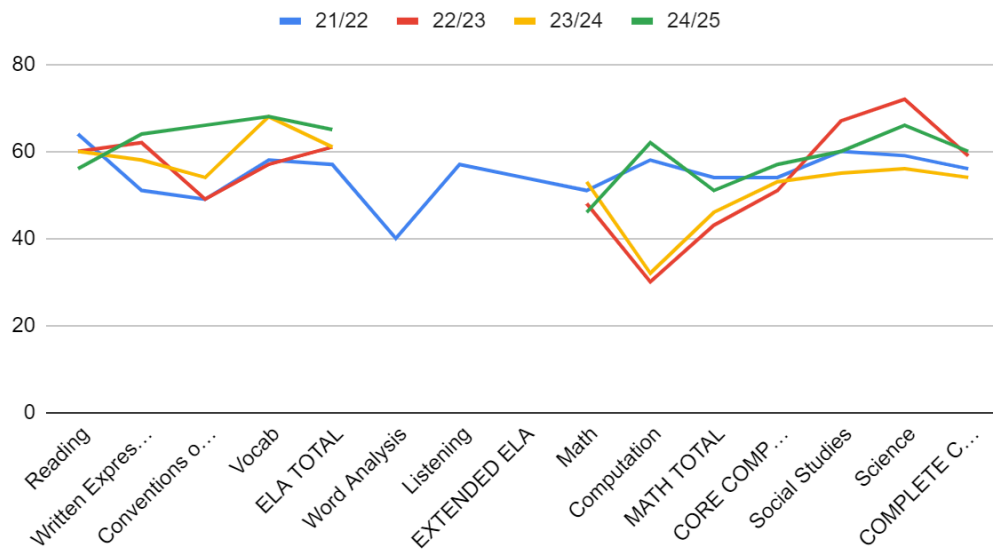

GRADE 6

	21/22	22/23	23/24	24/25
Reading	64	60	60	56
Written Expression	51	62	58	64
Conventions of Writing	49	49	54	66
Vocab	58	57	68	68
ELA TOTAL	57	61	61	65
Word Analysis	40			
Listening	57			
EXTENDED ELA	54			
Math	51	48	53	46
Computation	58	30	32	62
MATH TOTAL	54	43	46	51
CORE COMPOSITE	54	51	53	57
Social Studies	60	67	55	60
Science	59	72	56	66
COMPLETE COMPOSITE	56	59	54	60

21/22, 22/23, 23/24 and 24/25