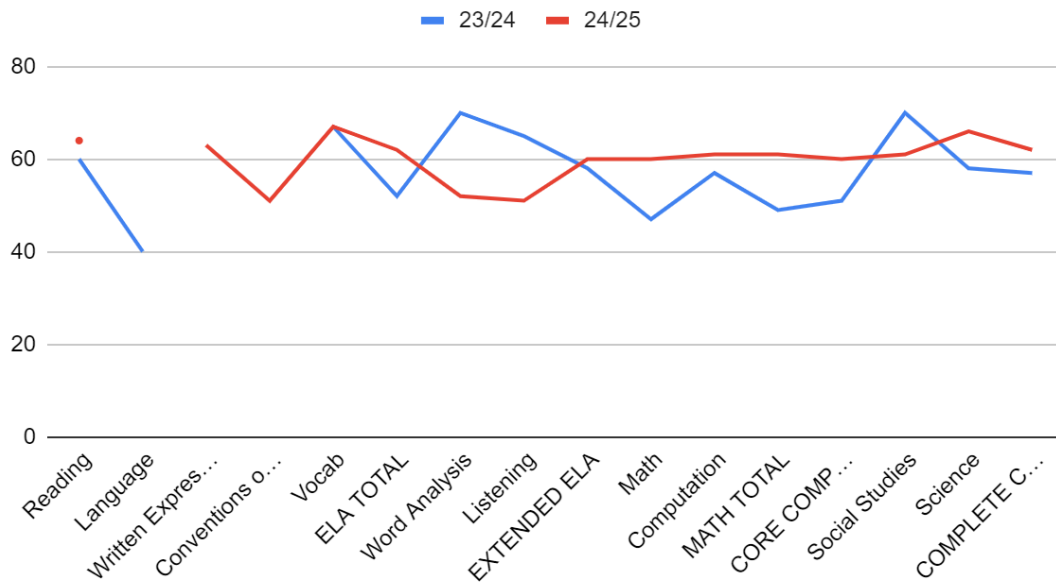

GRADE 3

	23/24	24/25
Reading	60	64
Language	40	
Written Expression		63
Conventions of Writing		51
Vocab	67	67
ELA TOTAL	52	62
Word Analysis	70	52
Listening	65	51
EXTENDED ELA	58	60
Math	47	60
Computation	57	61
MATH TOTAL	49	61
CORE COMPOSITE	51	60
Social Studies	70	61
Science	58	66
COMPLETE COMPOSITE	57	62

23/24 and 24/25