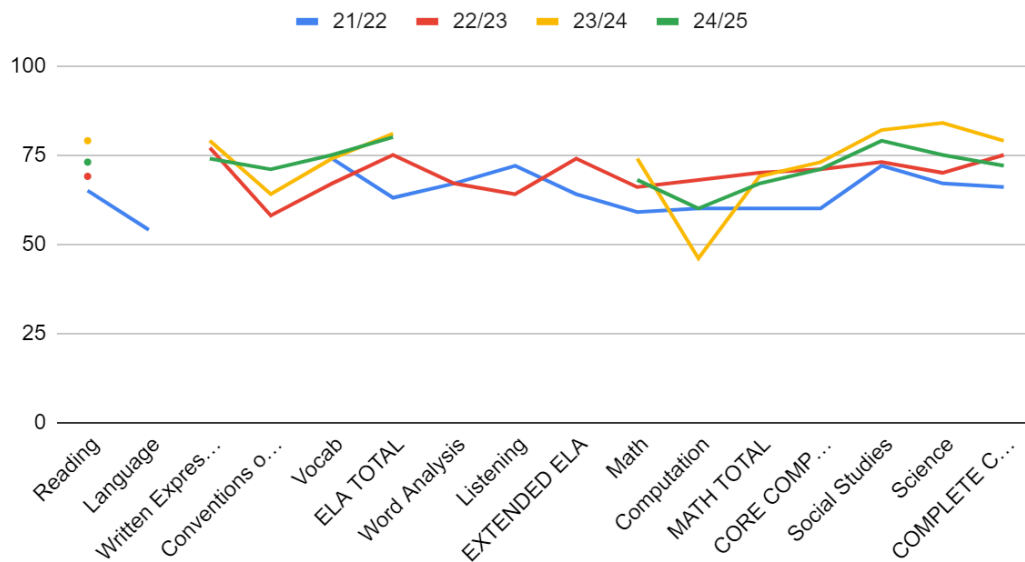

GRADE 5

	21/22	22/23	23/24	24/25
Reading	65	69	79	73
Language	54			
Written Expression		77	79	74
Conventions of Writing		58	64	71
Vocab	74	67	74	75
ELA TOTAL	63	75	81	80
Word Analysis	67	67		
Listening	72	64		
EXTENDED ELA	64	74		
Math	59	66	74	68
Computation	60	68	46	60
MATH TOTAL	60	70	69	67
CORE COMPOSITE	60	71	73	71
Social Studies	72	73	82	79
Science	67	70	84	75
COMPLETE COMPOSITE	66	75	79	72

21/22, 22/23, 23/24 and 24/25