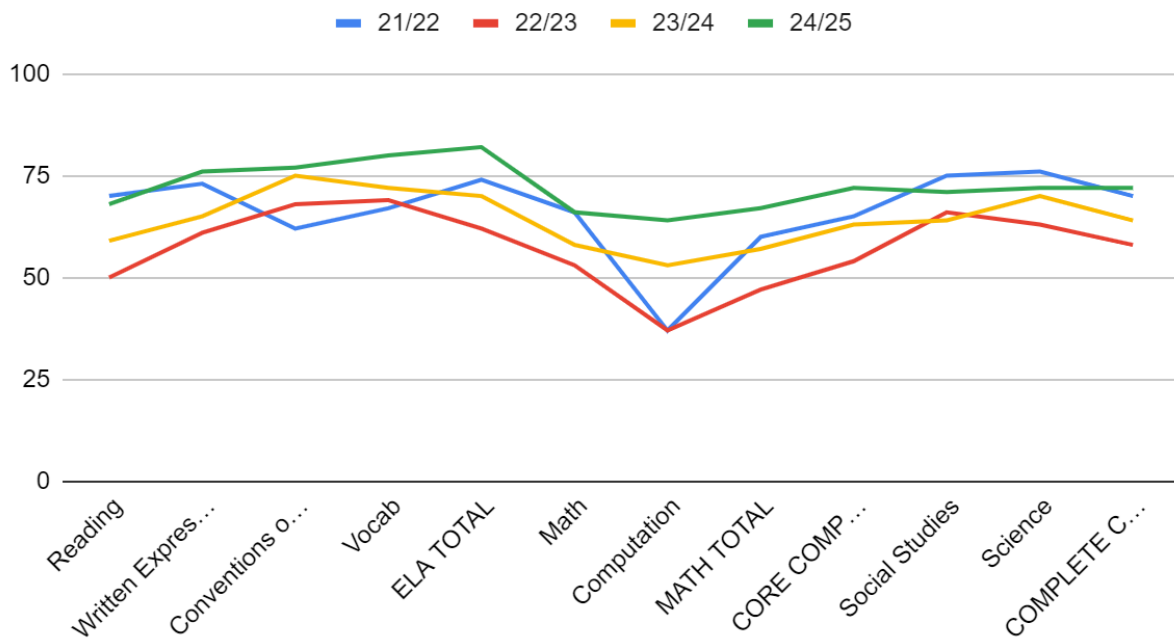

GRADE 7

	21/22	22/23	23/24	24/25
Reading	70	50	59	68
Written Expression	73	61	65	76
Conventions of Writing	62	68	75	77
Vocab	67	69	72	80
ELA TOTAL	74	62	70	82
Math	66	53	58	66
Computation	37	37	53	64
MATH TOTAL	60	47	57	67
CORE COMPOSITE	65	54	63	72
Social Studies	75	66	64	71
Science	76	63	70	72
COMPLETE COMPOSITE	70	58	64	72

21/22, 22/23, 23/24 and 24/25