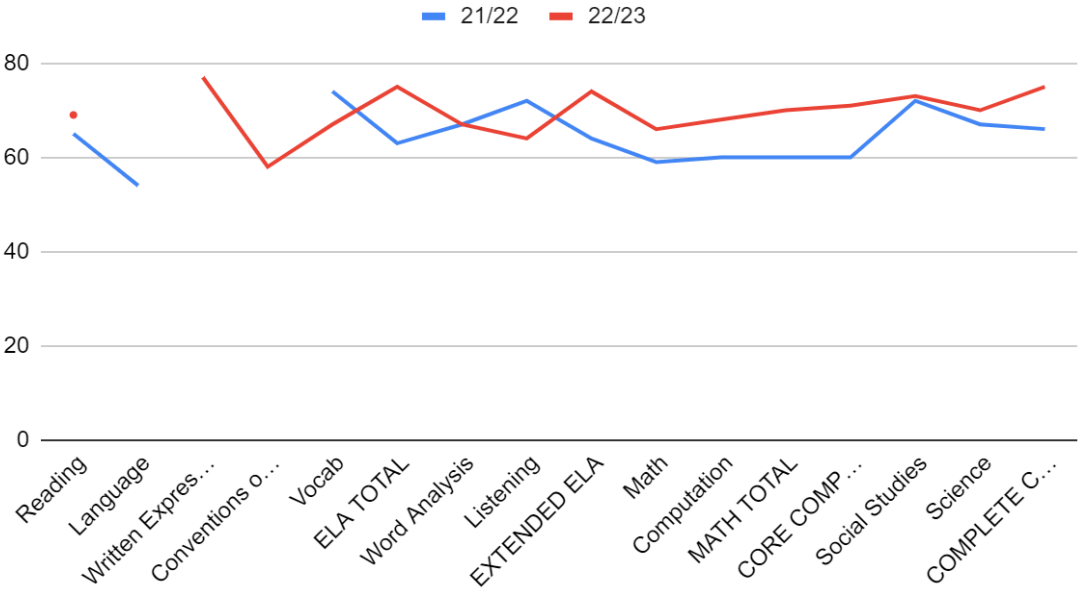

GRADE 3

	21/22	22/23	Diocesan Avg
Reading	65	69	70
Language	54		74
Written Expression		77	65
Conventions of Writing		58	
Vocab	74	67	65
ELA TOTAL	63	75	72
Word Analysis	67	67	57
Listening	72	64	
EXTENDED ELA	64	74	68
Math	59	66	67
Computation	60	68	70
MATH TOTAL	60	70	70
CORE COMPOSITE	60	71	70
Social Studies	72	73	71
Science	67	70	70
COMPLETE COMPOSITE	66	75	72

21/22 and 22/23