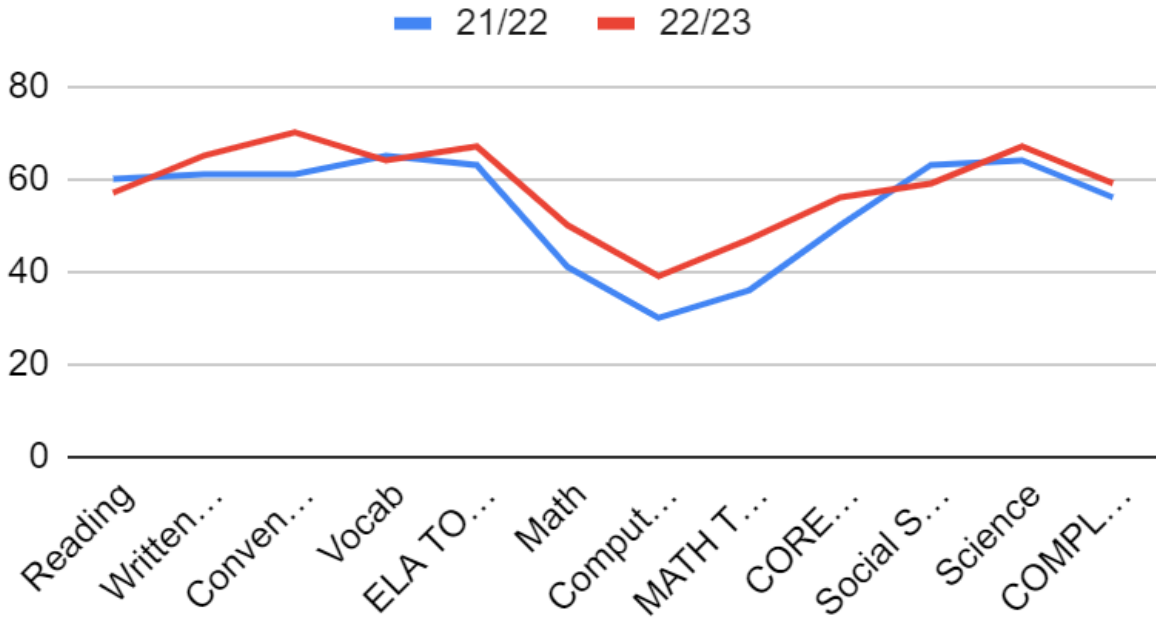

GRADE 6

	21/22	22/23	Diocesan Avg
Reading	60	57	53
Written Expression	61	65	61
Conventions of Writing	61	70	65
Vocab	65	64	69
ELA TOTAL	63	67	62
Math	41	50	46
Computation	30	39	45
MATH TOTAL	36	47	46
CORE COMPOSITE	50	56	54
Social Studies	63	59	61
Science	64	67	63
COMPLETE COMPOSITE	56	59	57

21/22 and 22/23