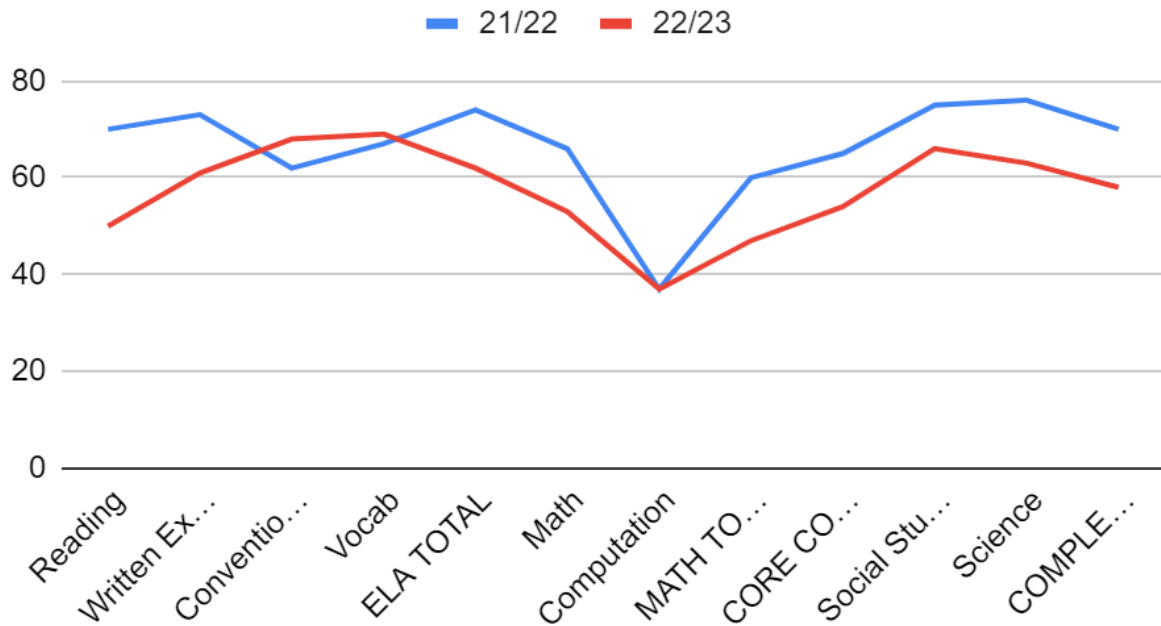

GRADE 5

	21/22	22/23	Diocesan Avg
Reading	70	50	57
Written Expression	73	61	59
Conventions of Writing	62	68	64
Vocab	67	69	65
ELA TOTAL	74	62	62
Math	66	53	51
Computation	37	37	40
MATH TOTAL	60	47	47
CORE COMPOSITE	65	54	54
Social Studies	75	66	64
Science	76	63	61
COMPLETE COMPOSITE	70	58	58

21/22 and 22/23