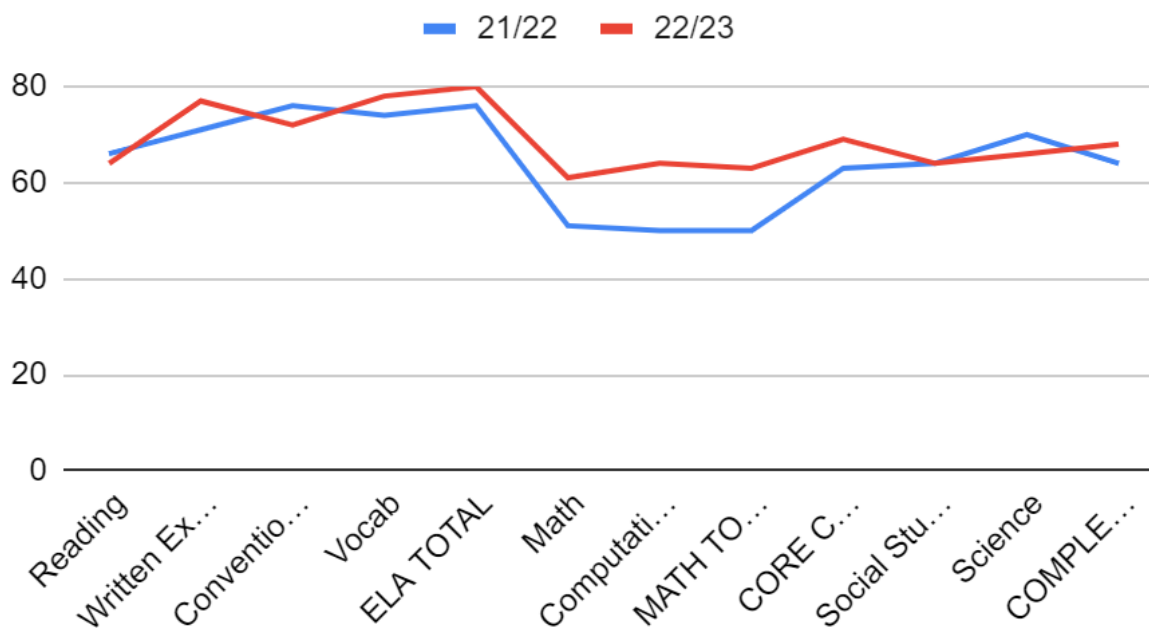

GRADE 7

	21/22	22/23	Diocesan Avg
Reading	66	64	58
Written Expression	71	77	70
Conventions of Writing	76	72	68
Vocab	74	78	69
ELA TOTAL	76	80	71
Math	51	61	54
Computation	50	64	55
MATH TOTAL	50	63	55
CORE COMPOSITE	63	69	61
Social Studies	64	64	63
Science	70	66	62
COMPLETE COMPOSITE	64	68	62

21/22 and 22/23