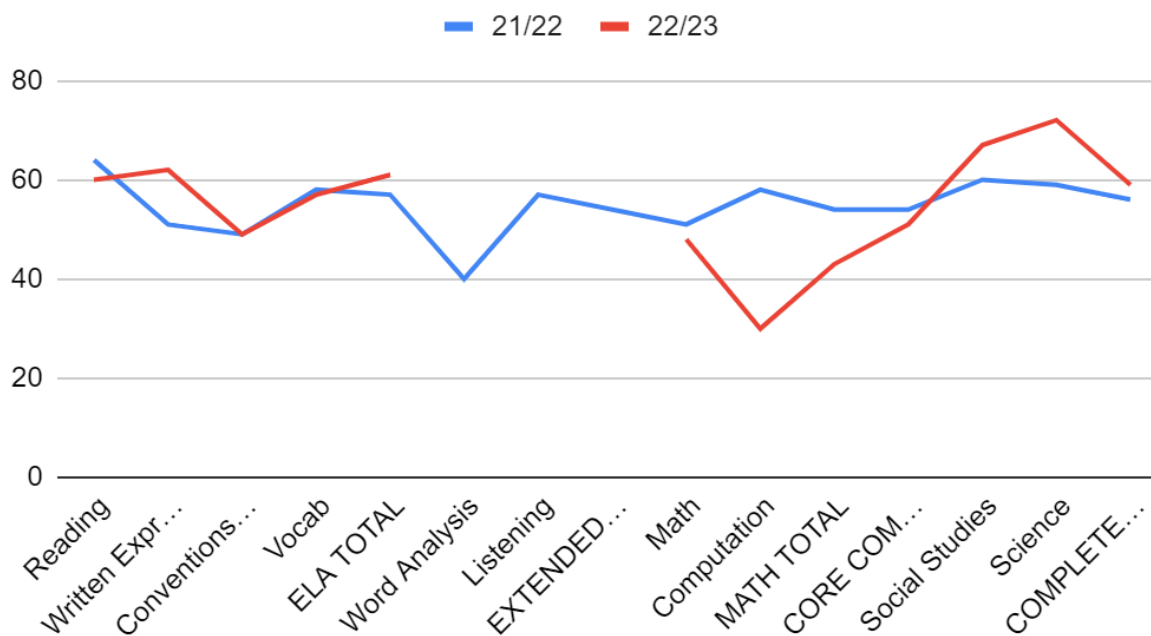

GRADE 4

	21/22	22/23	Diocesan Avg
Reading	64	60	66
Written Expression	51	62	70
Conventions of Writing	49	49	62
Vocab	58	57	62
ELA TOTAL	57	61	70
Word Analysis	40		
Listening	57		
EXTENDED ELA	54		
Math	51	48	58
Computation	58	30	47
MATH TOTAL	54	43	58
CORE COMPOSITE	54	51	62
Social Studies	60	67	68
Science	59	72	70
COMPLETE COMPOSITE	56	59	65

21/22 and 22/23